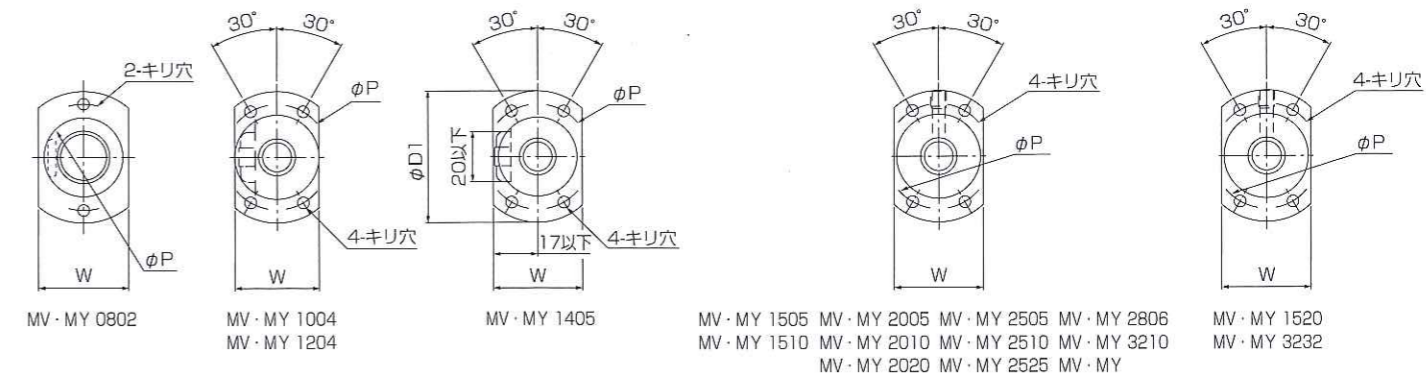

Uタイプ

適用範囲・軸径・リード組合せ

軸径	リード	ストローク																推奨サポートユニット	
		50	100	150	200	250	300	350	400	500	600	800	1000	1200	1500	1800	固定用	支持用	
8	2	●	●	●	●	●	●										MSK-6K-MSF-6	MSK-6S	
10	4	●	●	●	●	●	●	●									MSK-8K-MSF-8	MSK-8S	
12	4		●	●	●	●	●	●	●								MSK-10K-MSF-10	MSK-10S	
	10				●	●	●	●	●								MSK-10K-MSF-10	MSK-10S	
14	5					●	●	●	●	●							MSK-10K-MSF-10	MSK-10S	
	5					●	●	●	●	●	●						MSK-12K-MSF-12	MSK-12S	
15	10					●	●	●	●	●	●						MSK-12K-MSF-12	MSK-12S	
	20						●	●	●	●	●	●					MSK-12K-MSF-12	MSK-12S	
20	5							●	●	●	●	●					MSK-15K-MSF-15	MSK-15S	
	10							●	●	●	●	●	●				MSK-15K-MSF-15	MSK-15S	
20	20							●	●	●	●	●	●	●			MSK-15K-MSF-15	MSK-15S	
	5								●	●	●	●	●	●			MSK-20K-MSF-20	MSK-20S	
25	10								●	●	●	●	●	●			MSK-20K-MSF-20	MSK-20S	
	25									●	●	●	●	●			MSK-20K-MSF-20	MSK-20S	
28	6									●	●	●	●	●	●		MSK-20K-MSF-20	MSK-20S	
	10										●	●	●	●	●		MSK-25K-MSF-25	MSK-25S	
32	10											●	●	●	●		MSK-25K-MSF-25	MSK-25S	
	32												●	●	●		MSK-25K-MSF-25	MSK-25S	

- ■オーダーに合わせての軸端加工を短納期にて対応します。詳しくは営業窓口にご相談ください。
- ■精密ボールねじも取り扱いしております。(精度等級 C3 C5 C7)
- ■ご希望により、低温黒色クロムめっきにも対応いたします。