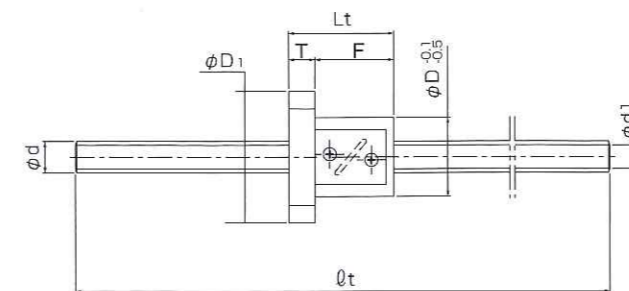

MSSシャフトシリーズ

ブランク材在庫対応シャフトの種類

SF SUJ2 焼入れシャフト	SFP SUJ2焼入れ 硬質クロムメッキシャフト	SP SUJ2焼入れ パイプシャフト
SPP SUJ2焼入れ 硬質クロムメッキパイプシャフト	SS SUS440C相当 焼入れシャフト	SSP SUS440C相当 焼入れ硬質クロムメッキ
MGP S45C 硬質クロムメッキ	MGHP MICA75(非調質高強度鋼 S45C-H相当) 硬質クロムメッキシャフト	

MSSシャフトサイズ表

外径サイズ	形式	SF/SFP	SS/SSP	SP/SPP(内径)	MGP	MGHP	SGP
3		●	●				
4		●	●				
5		●	●				
6		●	●	●(2)	●		●
8		●	●	●(3)	●		●
10		●	●	●(4)	●		●
12		●	●	●(6)	●		●
13		●	●	●(7)			
14					●		
15		●	●		●		●
16		●	●	●(10)	●		●
18					●	●	●
20		●	●	●(14)	●	●	●
22					●	●	●
22.4					●	●	●
25		●	●	●(16)	●	●	●
28					●	●	●
30		●	●	●(17)	●	●	●
31.5					●	●	●
32					●	●	●
35		●	●	●(19)	●	●	●
35.5					●	●	●
36					●	●	●
40		●	●	●(20)	●	●	●
45					●	●	●
50		●	●	●(26)	●	●	●
55					●	●	●
56					●	●	●
60					●	●	●

- ■オーダーに合わせての軸端加工を短納期にて対応します。
- ■ご希望に応じ低温黒色クロムめっきにも対応いたします。(SF/SS/SP)

転造ボールねじMV・MYシリーズ

MVシリーズ: ねじ軸表面処理なし

MYシリーズ: リン酸塩皮膜

Mタイプ

Uタイプ

適用範囲・軸径・リード組合せ

軸径	リード	ストローク																推奨サポートユニット	
		50	100	150	200	250	300	350	400	500	600	800	1000	1200	1500	1800	固定用	支持用	
8	2	●	●	●	●	●	●										MSK-6K-MSF-6	MSK-6S	
10	4	●	●	●	●	●	●	●									MSK-8K-MSF-8	MSK-8S	
12	4		●	●	●	●	●	●	●								MSK-10K-MSF-10	MSK-10S	
	10				●	●	●	●	●								MSK-10K-MSF-10	MSK-10S	
14	5					●	●	●	●	●							MSK-10K-MSF-10	MSK-10S	
	5					●	●	●	●	●	●						MSK-12K-MSF-12	MSK-12S	
15	10					●	●	●	●	●	●						MSK-12K-MSF-12	MSK-12S	
	20						●	●	●	●	●	●					MSK-12K-MSF-12	MSK-12S	
20	5							●	●	●	●	●					MSK-15K-MSF-15	MSK-15S	
	10							●	●	●	●	●	●				MSK-15K-MSF-15	MSK-15S	
20	20							●	●	●	●	●	●	●			MSK-15K-MSF-15	MSK-15S	
	5								●	●	●	●	●	●			MSK-20K-MSF-20	MSK-20S	
25	10								●	●	●	●	●	●			MSK-20K-MSF-20	MSK-20S	
	25									●	●	●	●	●			MSK-20K-MSF-20	MSK-20S	
28	6									●	●	●	●	●	●		MSK-20K-MSF-20	MSK-20S	
	10										●	●	●	●	●		MSK-25K-MSF-25	MSK-25S	
32	10											●	●	●	●		MSK-25K-MSF-25	MSK-25S	
	32												●	●	●		MSK-25K-MSF-25	MSK-25S	

- ■オーダーに合わせての軸端加工を短納期にて対応します。詳しくは営業窓口にご相談ください。
- ■精密ボールねじも取り扱いしております。(精度等級 C3 C5 C7)
- ■ご希望により、低温黒色クロムめっきにも対応いたします。